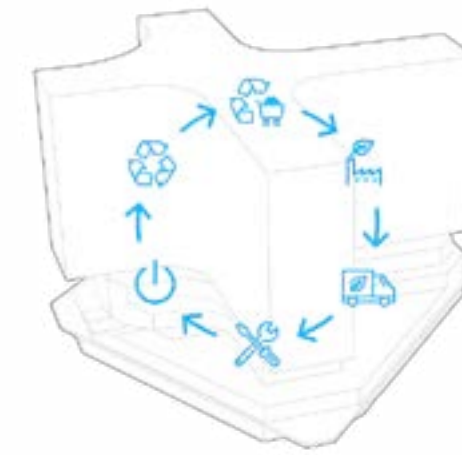

CO2-NEUTRAL BUILDING WITH HIGH
CIRCULARITY RATIO
OF CONSTRUCTION MATERIALS