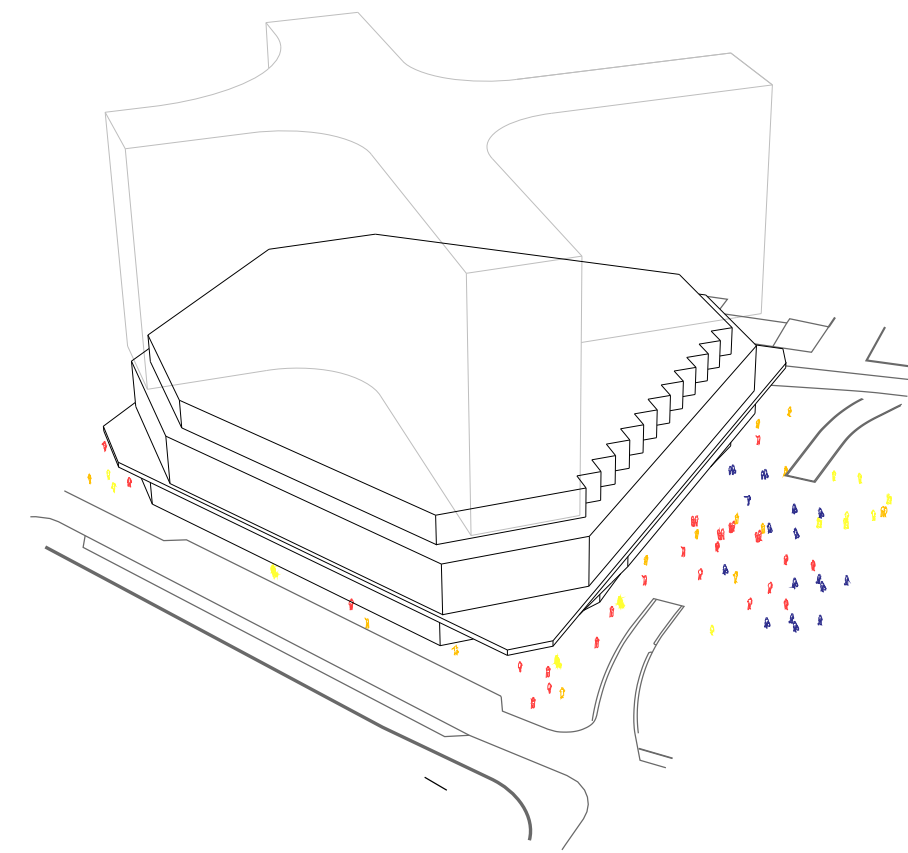

An urban green campus

EXISTING:
CLOSED AND
NON-ACCESSIBLE