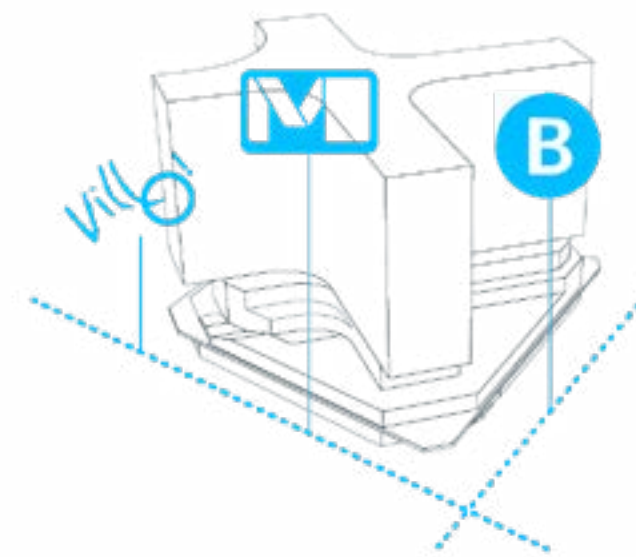

SPECTACULAR ROOF TERRACES AT THE 2ND
LEVEL WITH SEVERAL GARDENS
AND PUBLIC CAFÉS

FLEXIBLE OFFICE SPACE

DAYLIGHT
ALL AROUND

GREAT ACCESSIBILITY ON TOP OF THE
SUBWAY AND TRAM STATION

HIGH STANDARD OF SUSTAINABILITY AND
WELLBEING FOR ALL EMPLOYEES