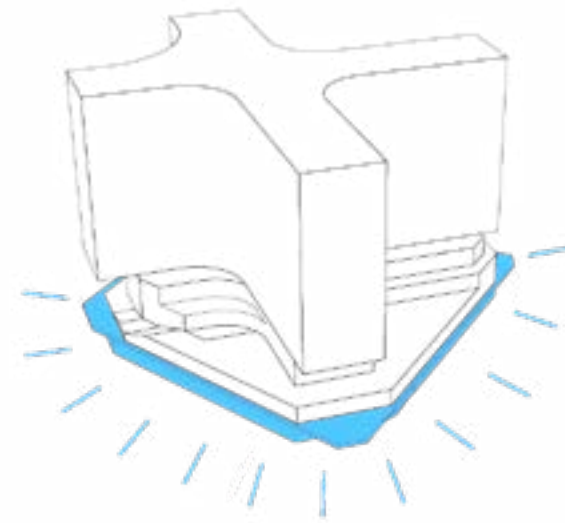

IN THE MIDDLE OF THE MAIN SHOPPING
DISTRICT, 24/7 RECEPTION
WITH LOTS OF SERVICES IN
AND AROUND THE BUILDING