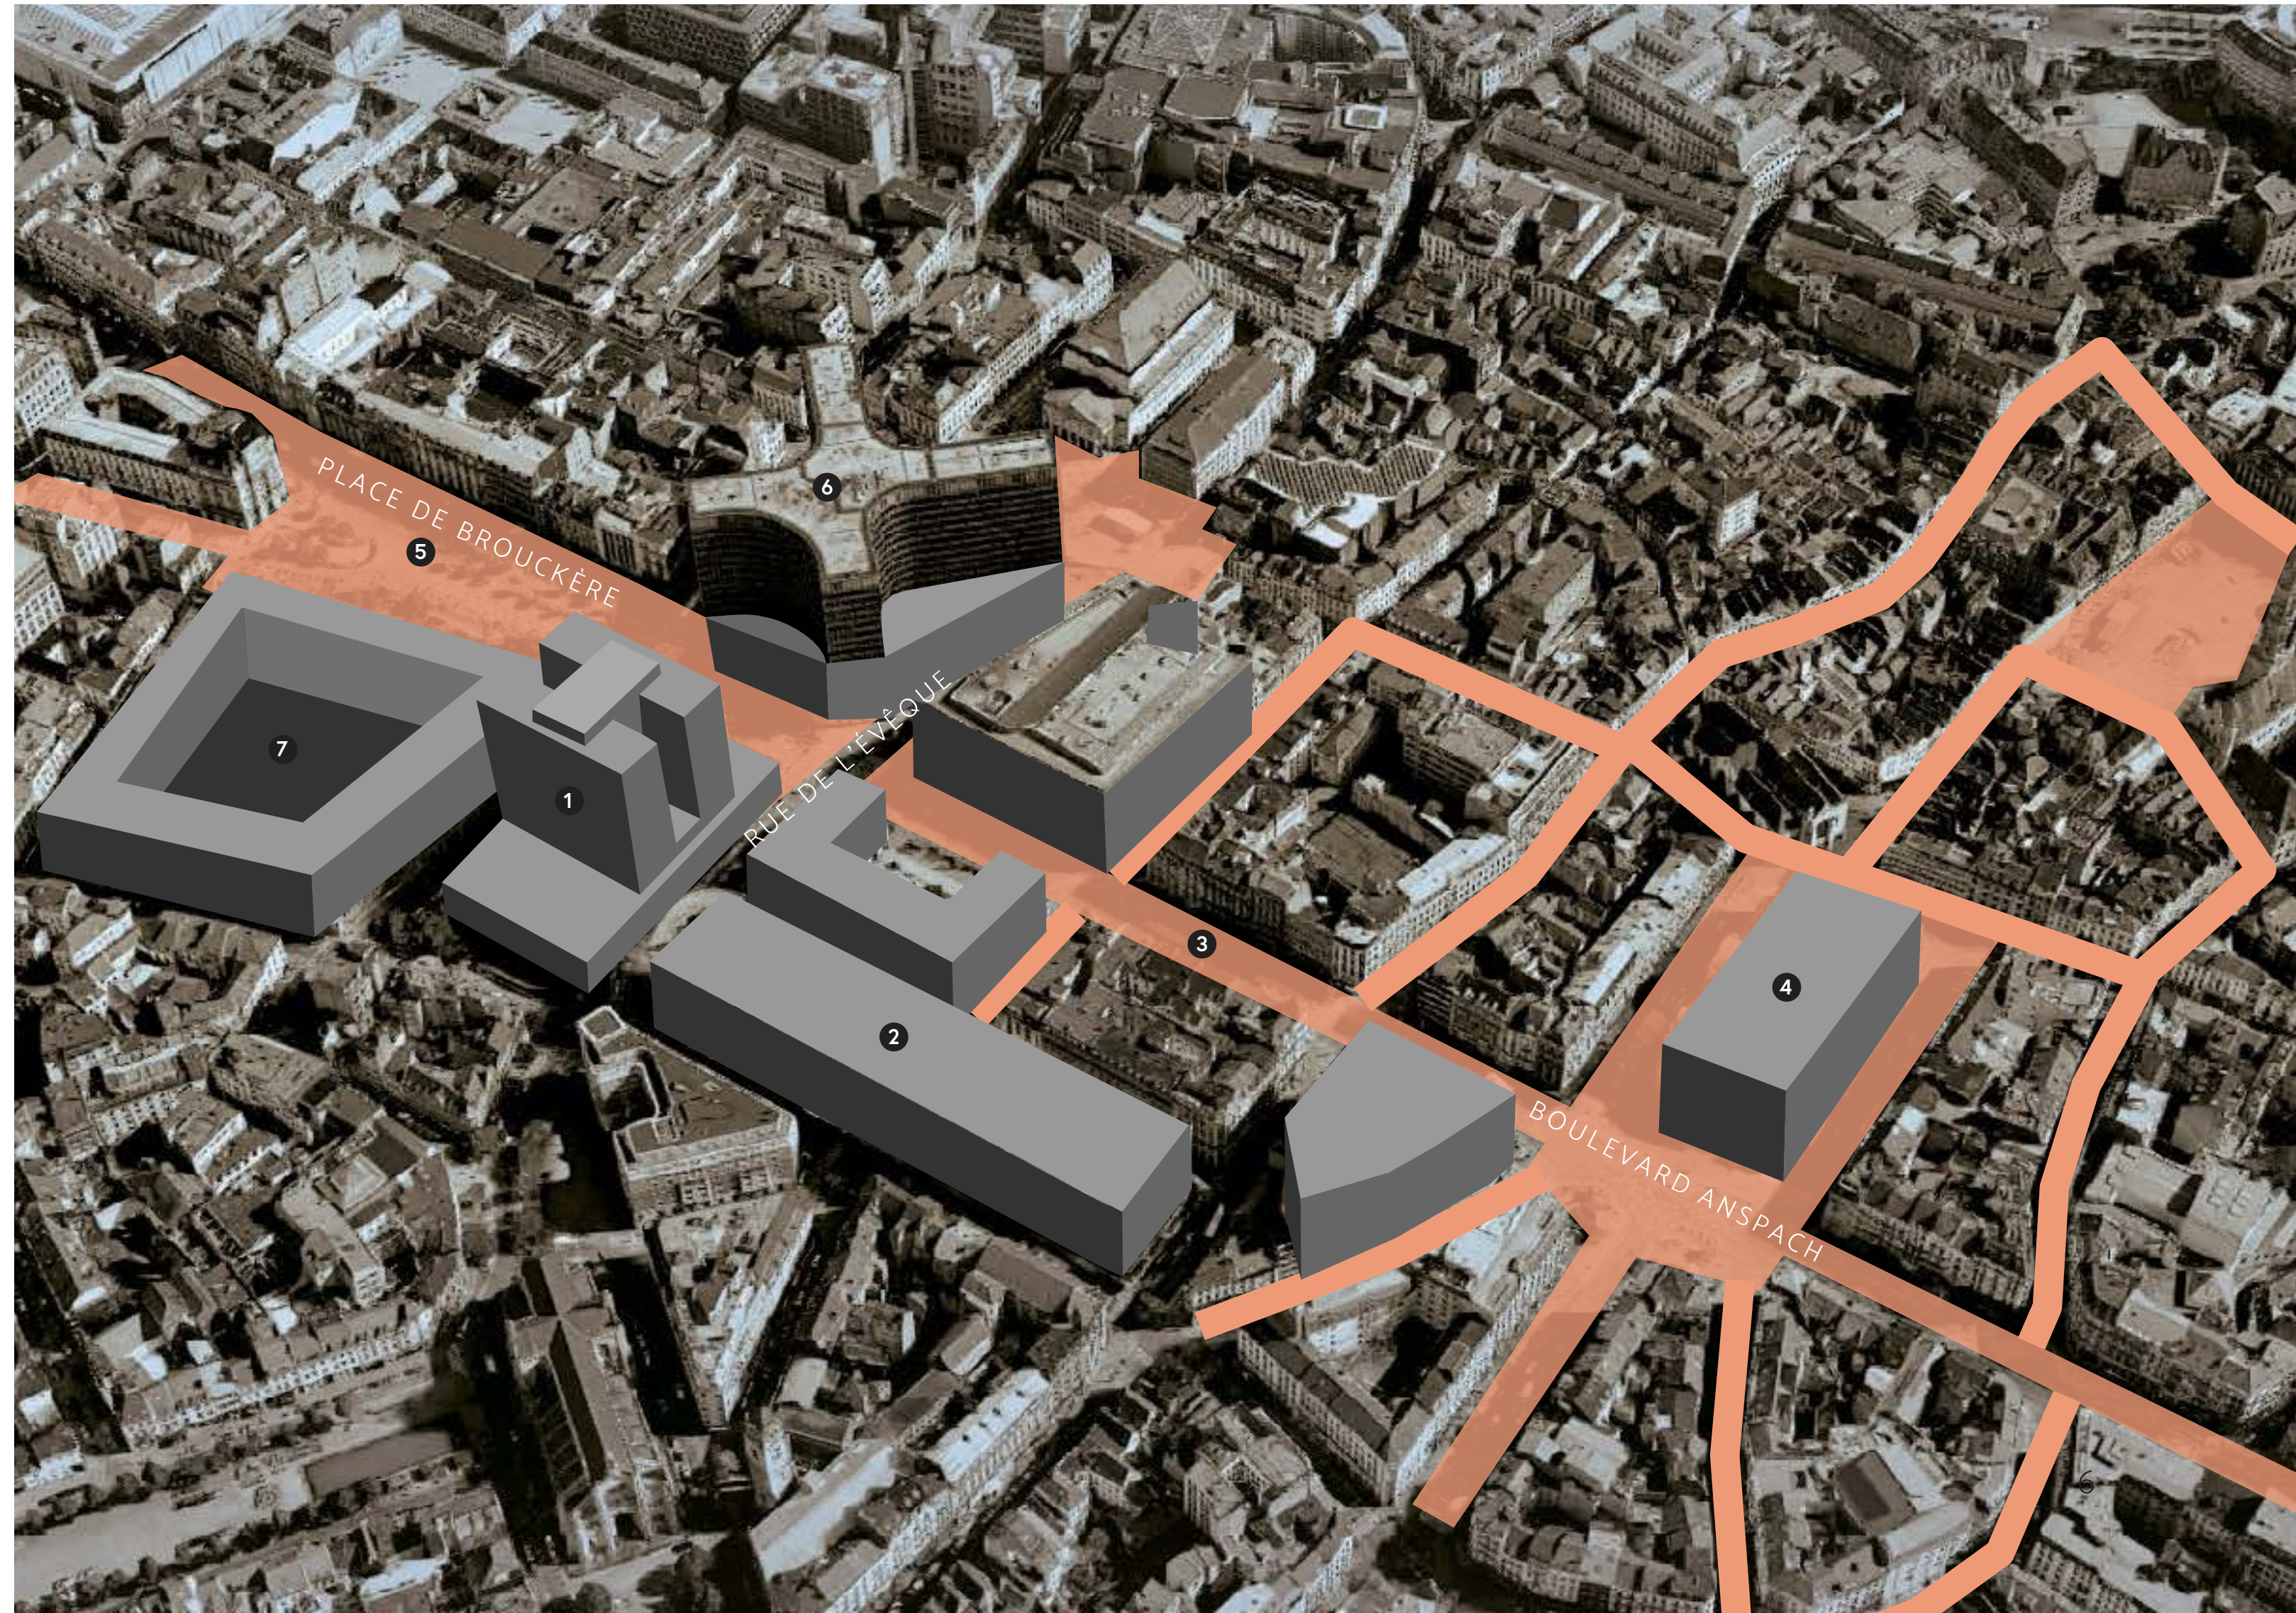

Place de Brouckère