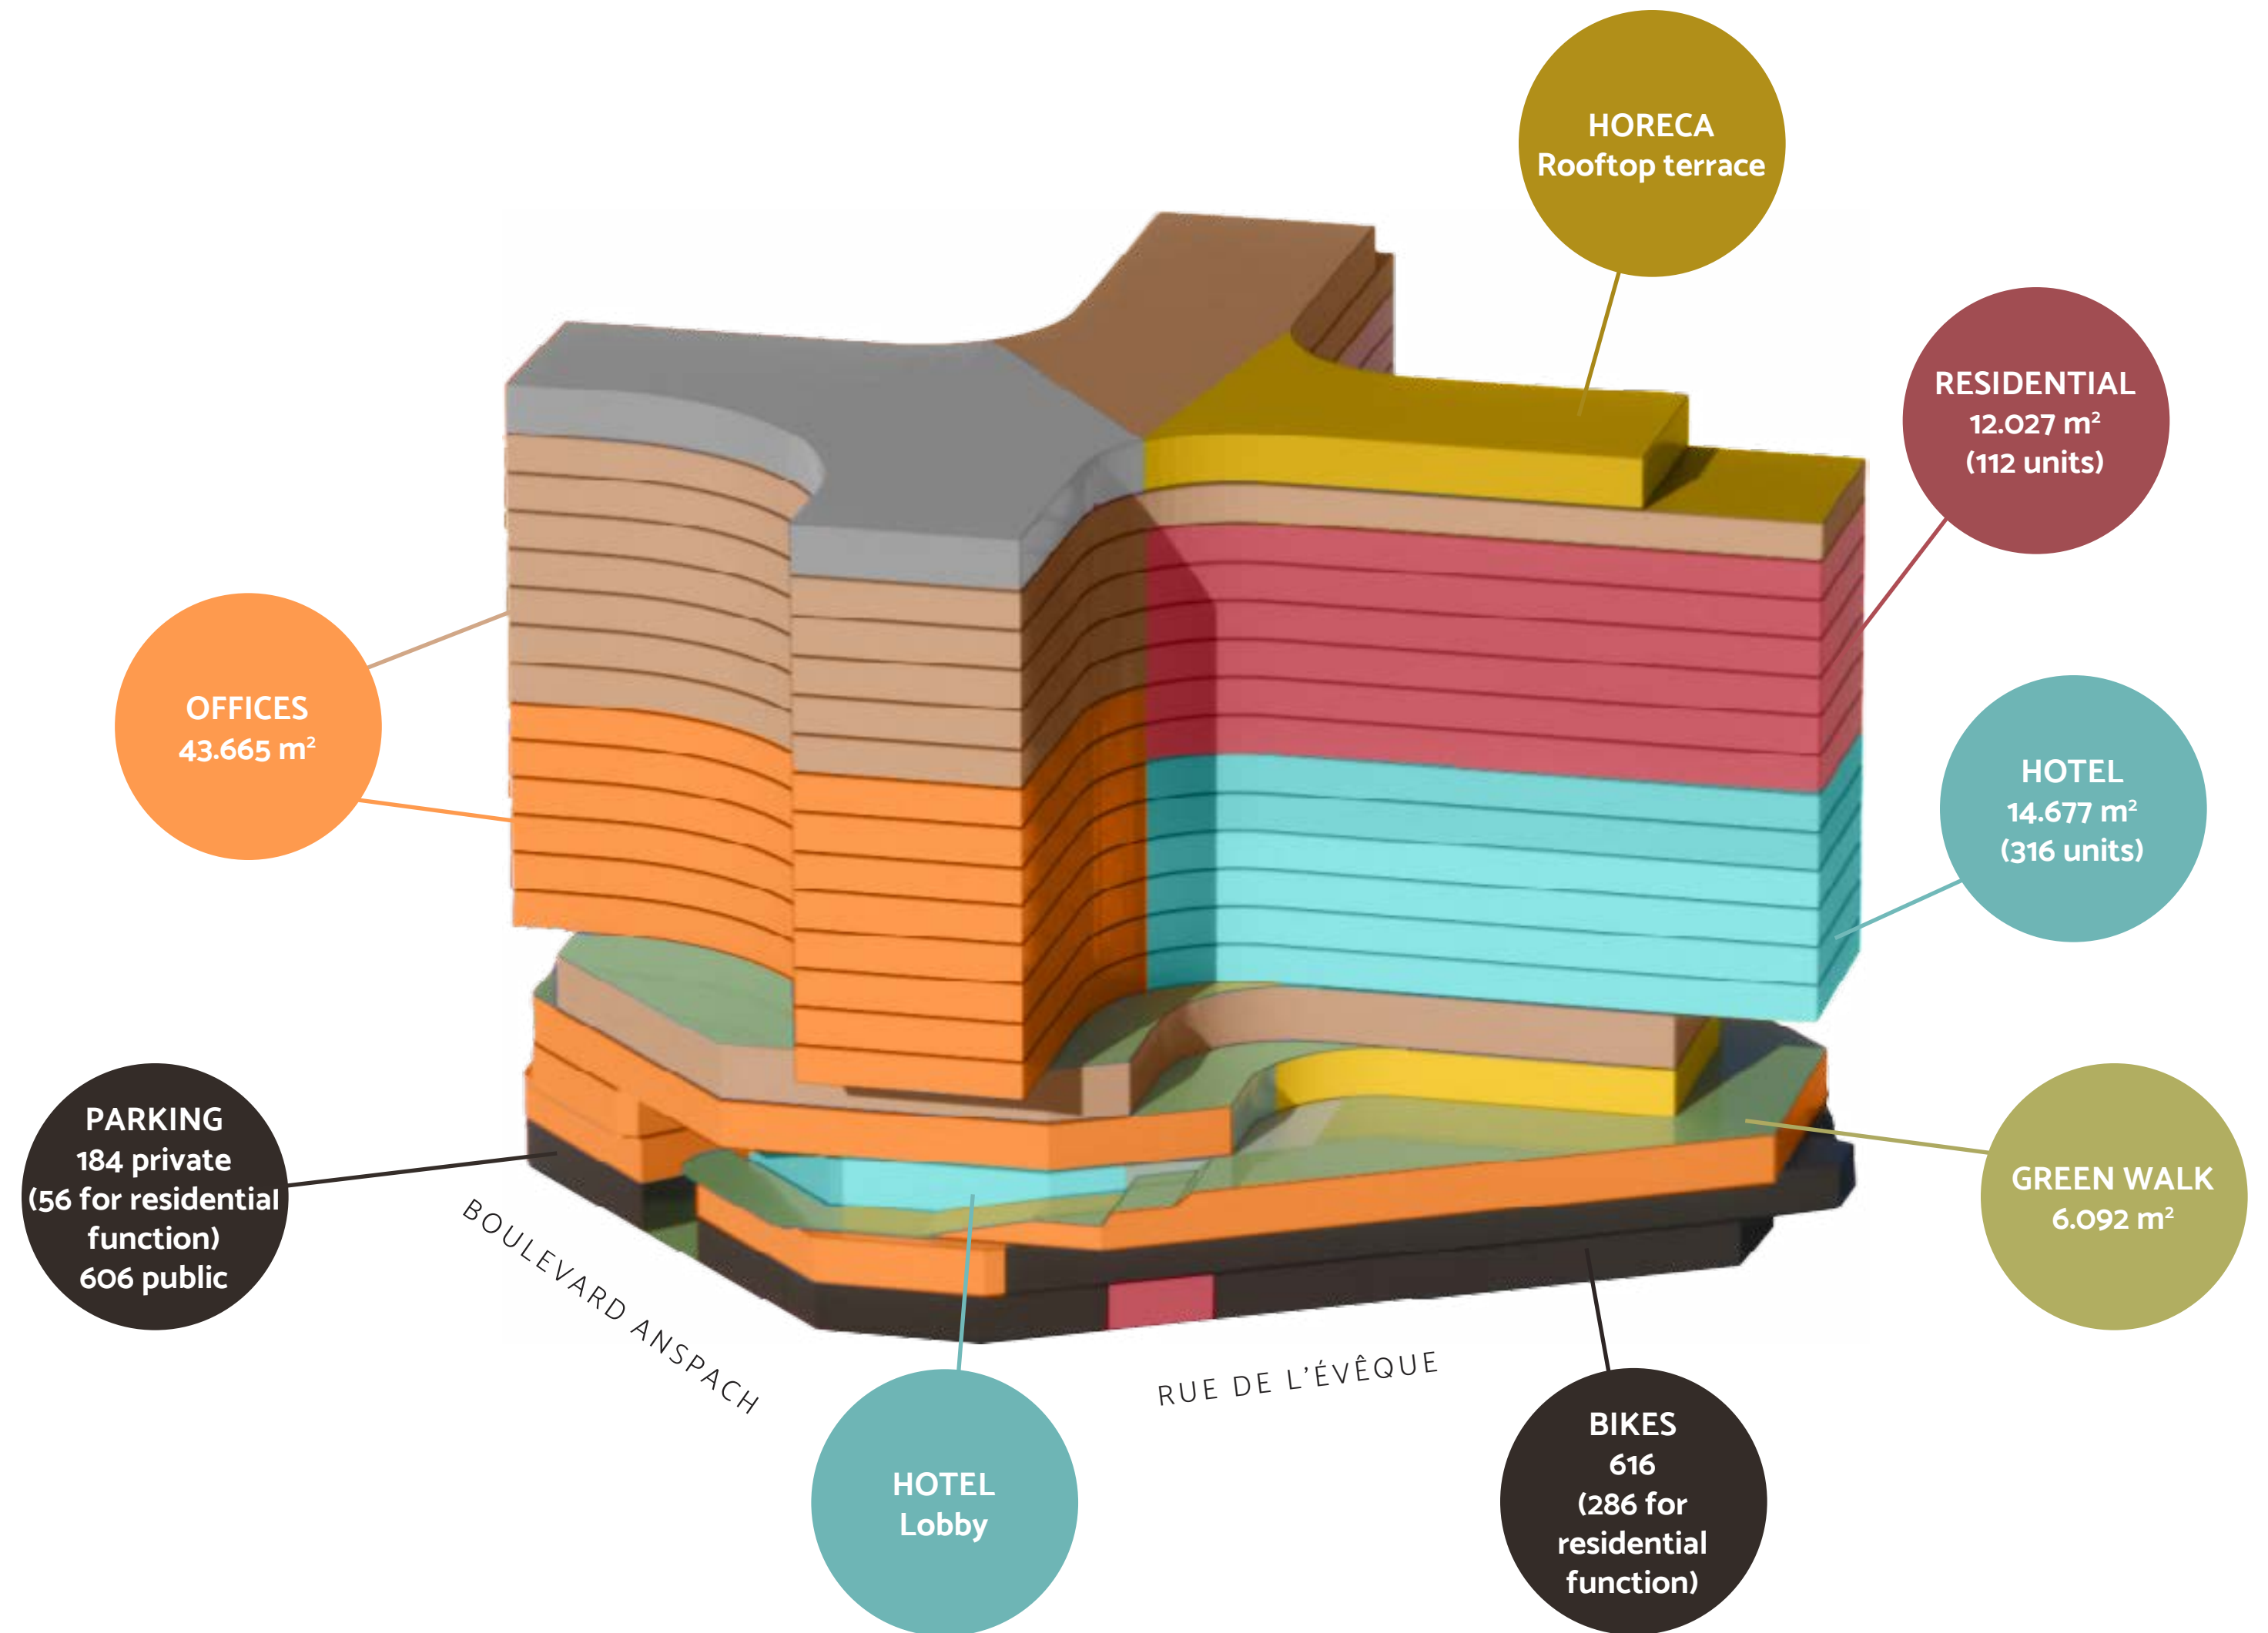

Broeck'R

Place de Brouckère

Oxy will be responsible

Neutral in daily use

4-6%

Renolab.B

89% kept

Temporary use

Donnerie

A mixed-use development

An urban green campus

EXISTING:
CLOSED AND
NON-ACCESSIBLE

MINT: PUBLIC PLAZA WITH
A VIEW

PUBLIC: GENEROUS
WALKWAY THROUGH
PODIUM

HOTEL

LABI

SPECTACULAR ROOF TERRACES AT THE 2ND
LEVEL WITH SEVERAL GARDENS
AND PUBLIC CAFÉS

FLEXIBLE OFFICE SPACE

DAYLIGHT
ALL AROUND

GREAT ACCESSIBILITY ON TOP OF THE
SUBWAY AND TRAM STATION

HIGH STANDARD OF SUSTAINABILITY AND
WELLBEING FOR ALL EMPLOYEES