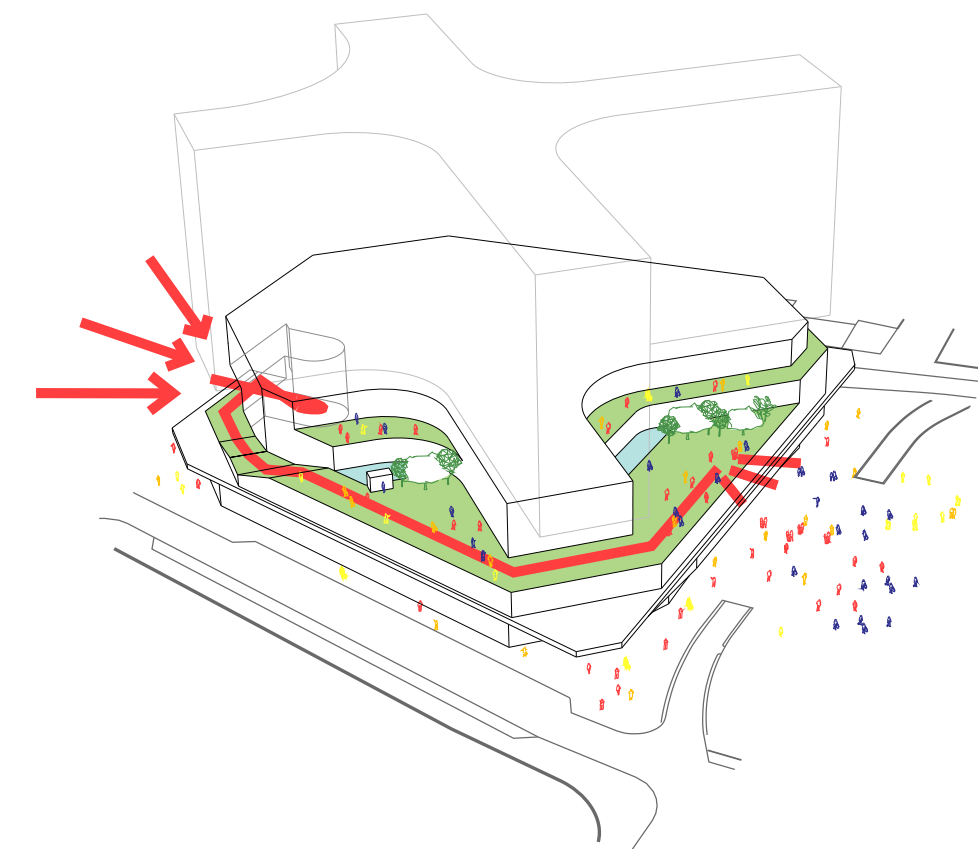

Donnerie

A mixed-use development

An urban green campus

EXISTING:
CLOSED AND
NON-ACCESSIBLE

MINT: PUBLIC PLAZA WITH
A VIEW

PUBLIC: GENEROUS
WALKWAY THROUGH
PODIUM

HOTEL

LABI

SPECTACULAR ROOF TERRACES AT THE 2ND
LEVEL WITH SEVERAL GARDENS
AND PUBLIC CAFÉS

FLEXIBLE OFFICE SPACE

DAYLIGHT
ALL AROUND

GREAT ACCESSIBILITY ON TOP OF THE
SUBWAY AND TRAM STATION

HIGH STANDARD OF SUSTAINABILITY AND
WELLBEING FOR ALL EMPLOYEES