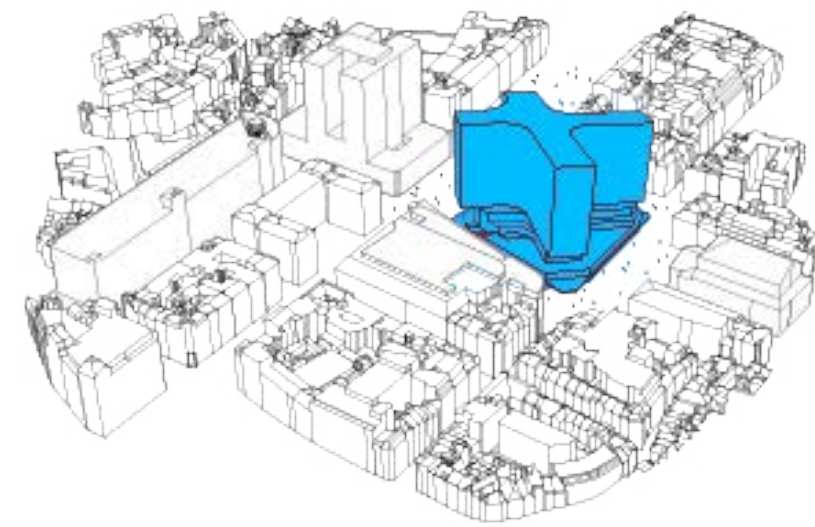

URBAN GREEN CAMPUS -
IN THE MIDDLE OF THE CITY