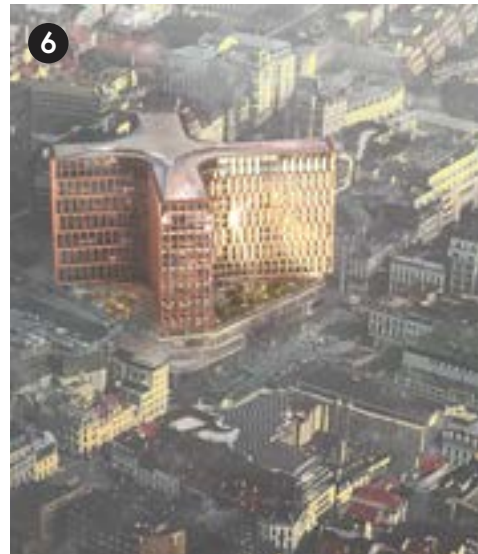

Recently renewed area

Oxy