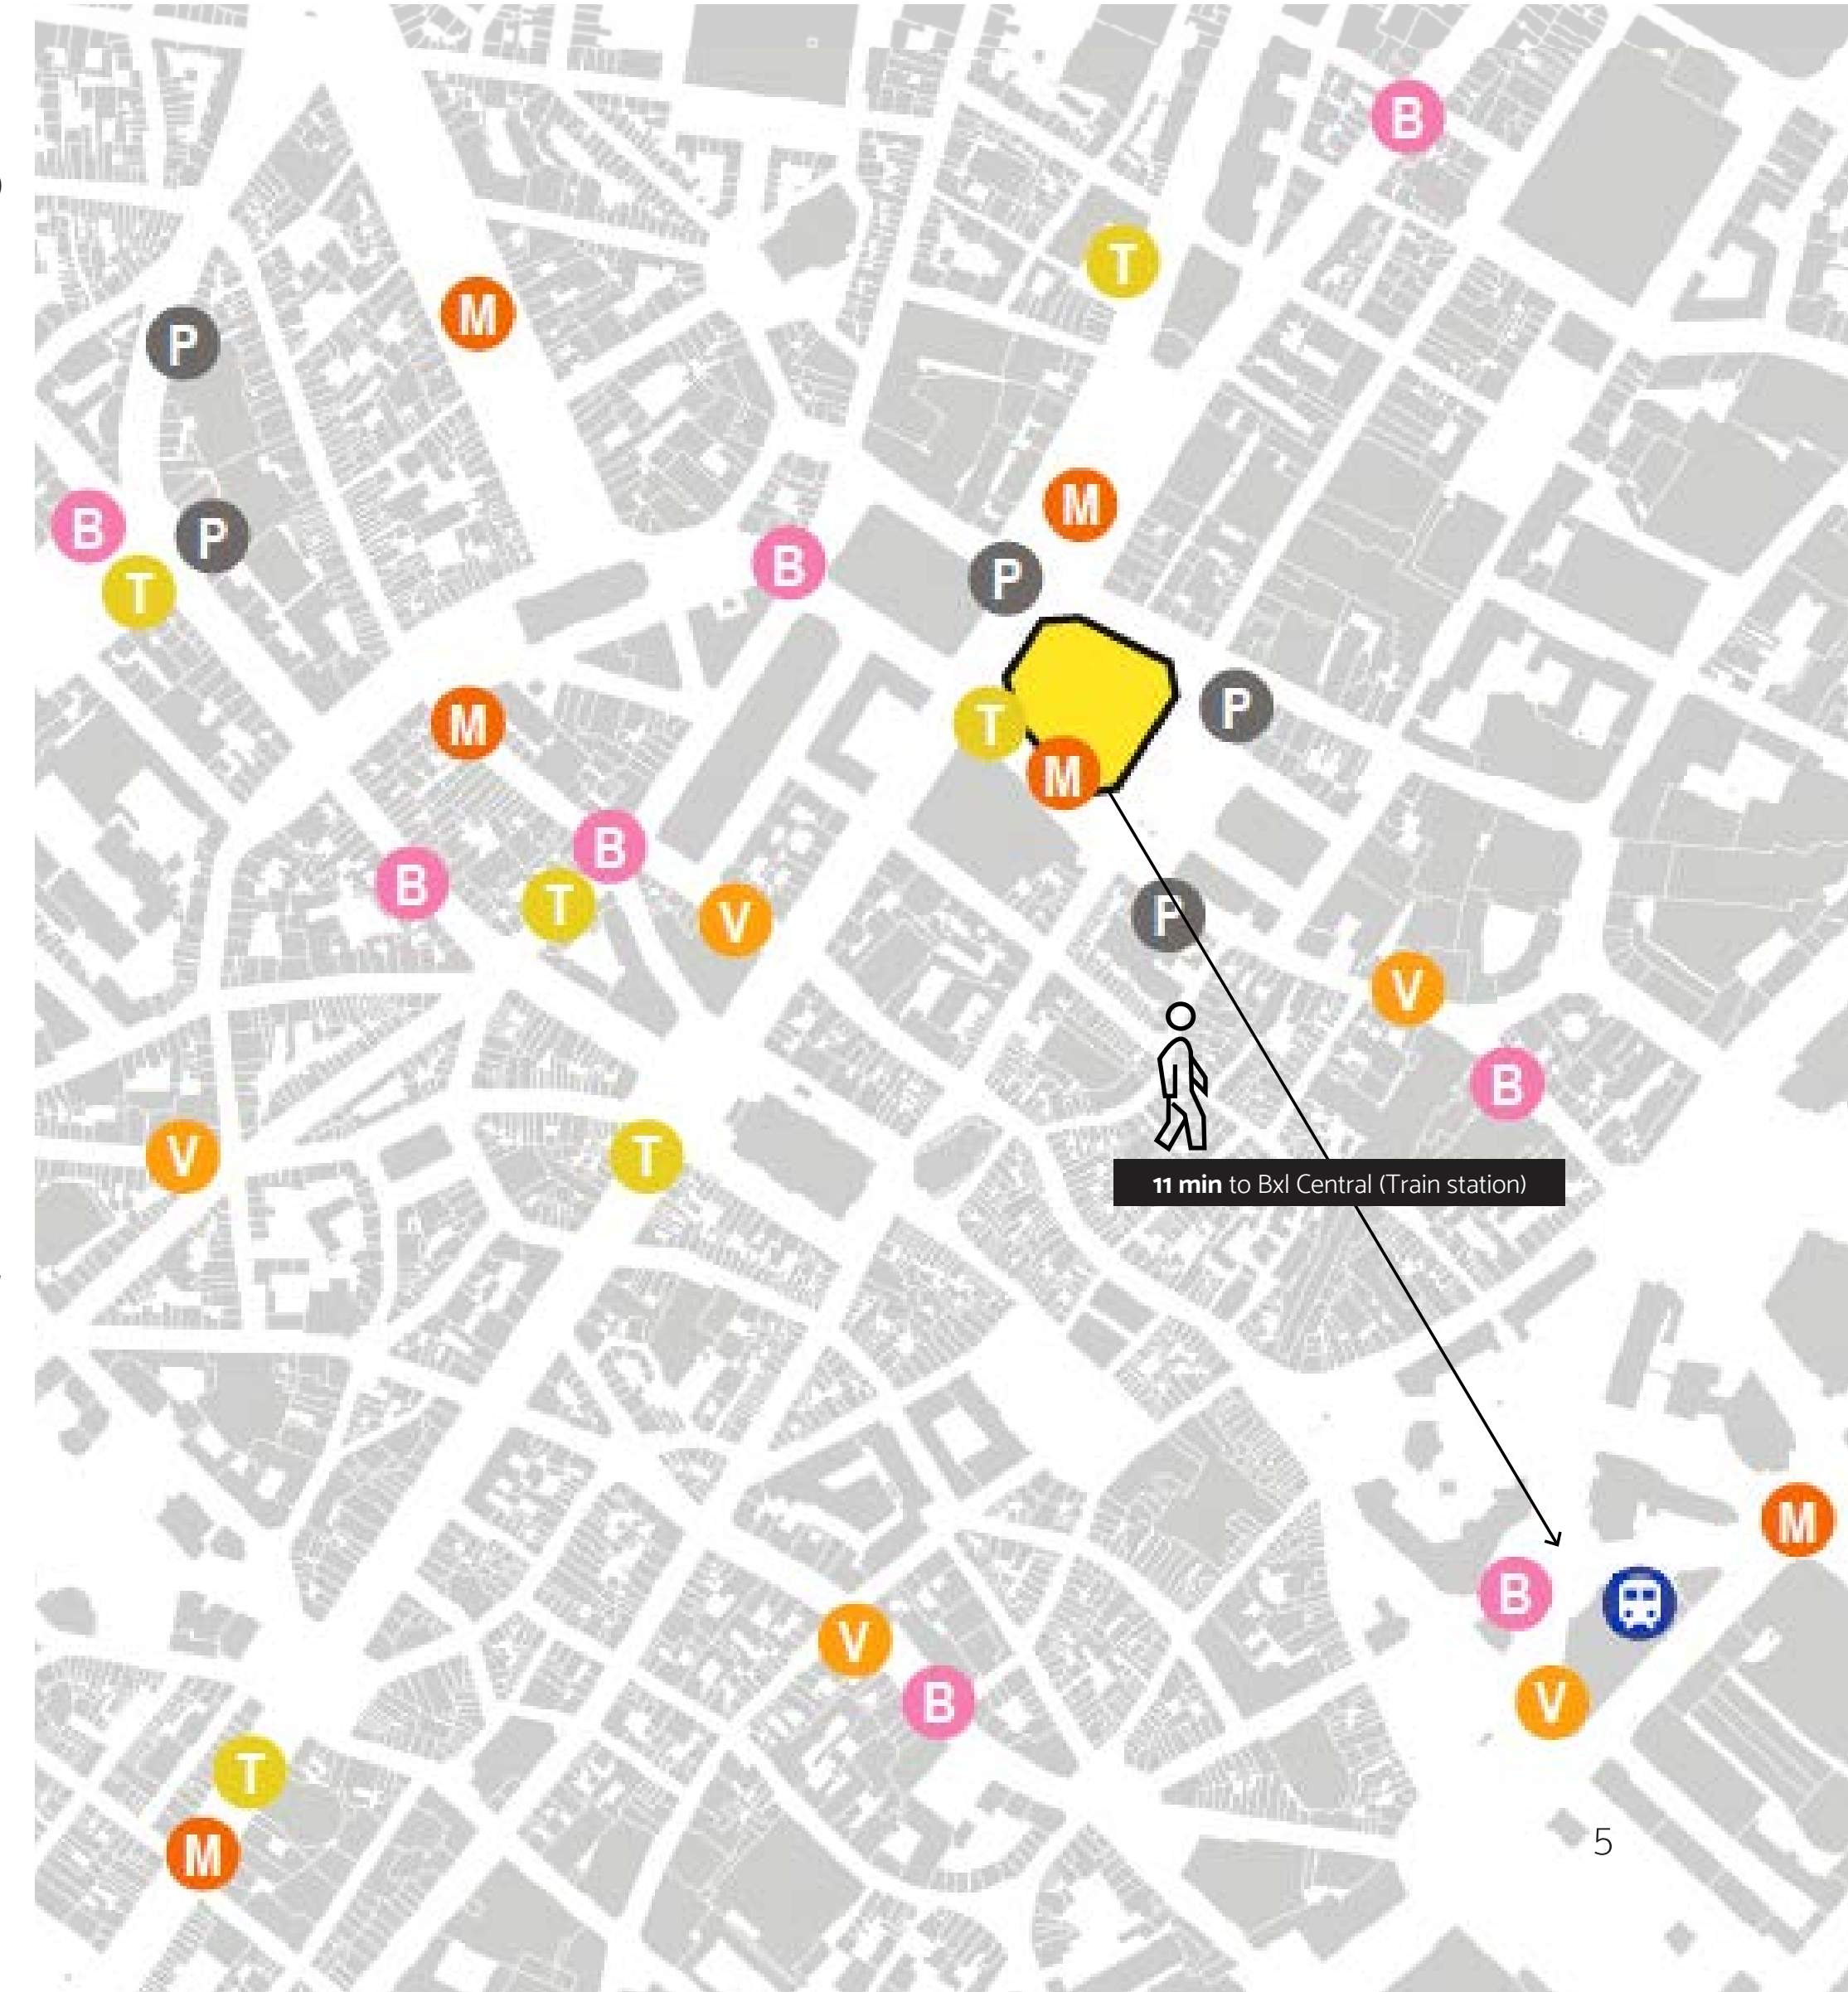

Central location.

Walk score: 99%

B BUS

nr. 1 & 5: **every 5 min**
to Bxl West (train station)

M METRO

nr. 1 & 5: **3 min - every 3 min**
to Bxl Central (train station)

V VILLO - bicycle station

T TRAM

nr. 3-4-32: **11 min every 3 min**
to Bxl North & Bxl Midi (train station)

P PARKING

OXY: **184** private parking spaces (which can all be electrified by 2029)
606 public parking spaces
616 bicycle parking spaces

T TRAIN

11 min to Brussel Centraal (Train station)

Recently renewed area

Multi Tower

Pietonnier

Oxy

Brucity

Bourse