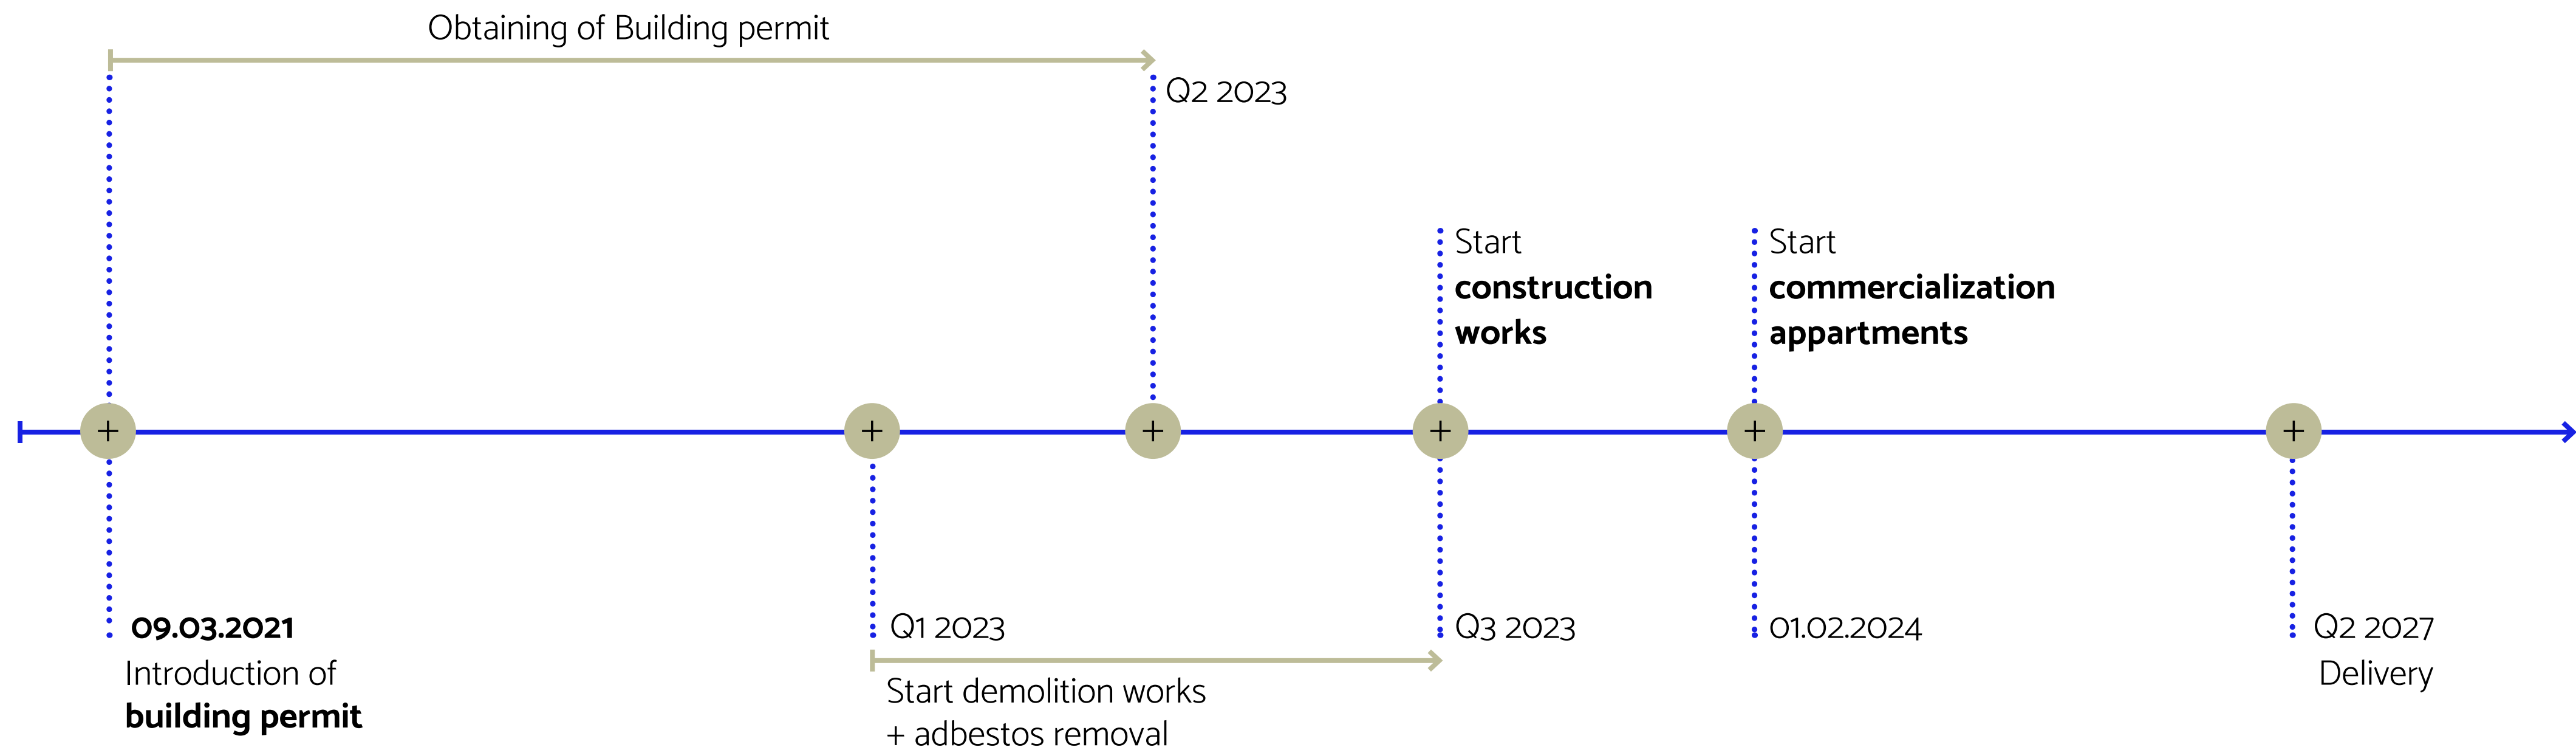

Timeline

- ARCHITECTURAL COMPETITION: ORGANIZED IN 2019 IN COLLABORATION WITH BMA, URBAN.BRUSSELS, CITY OF BRUSSELS